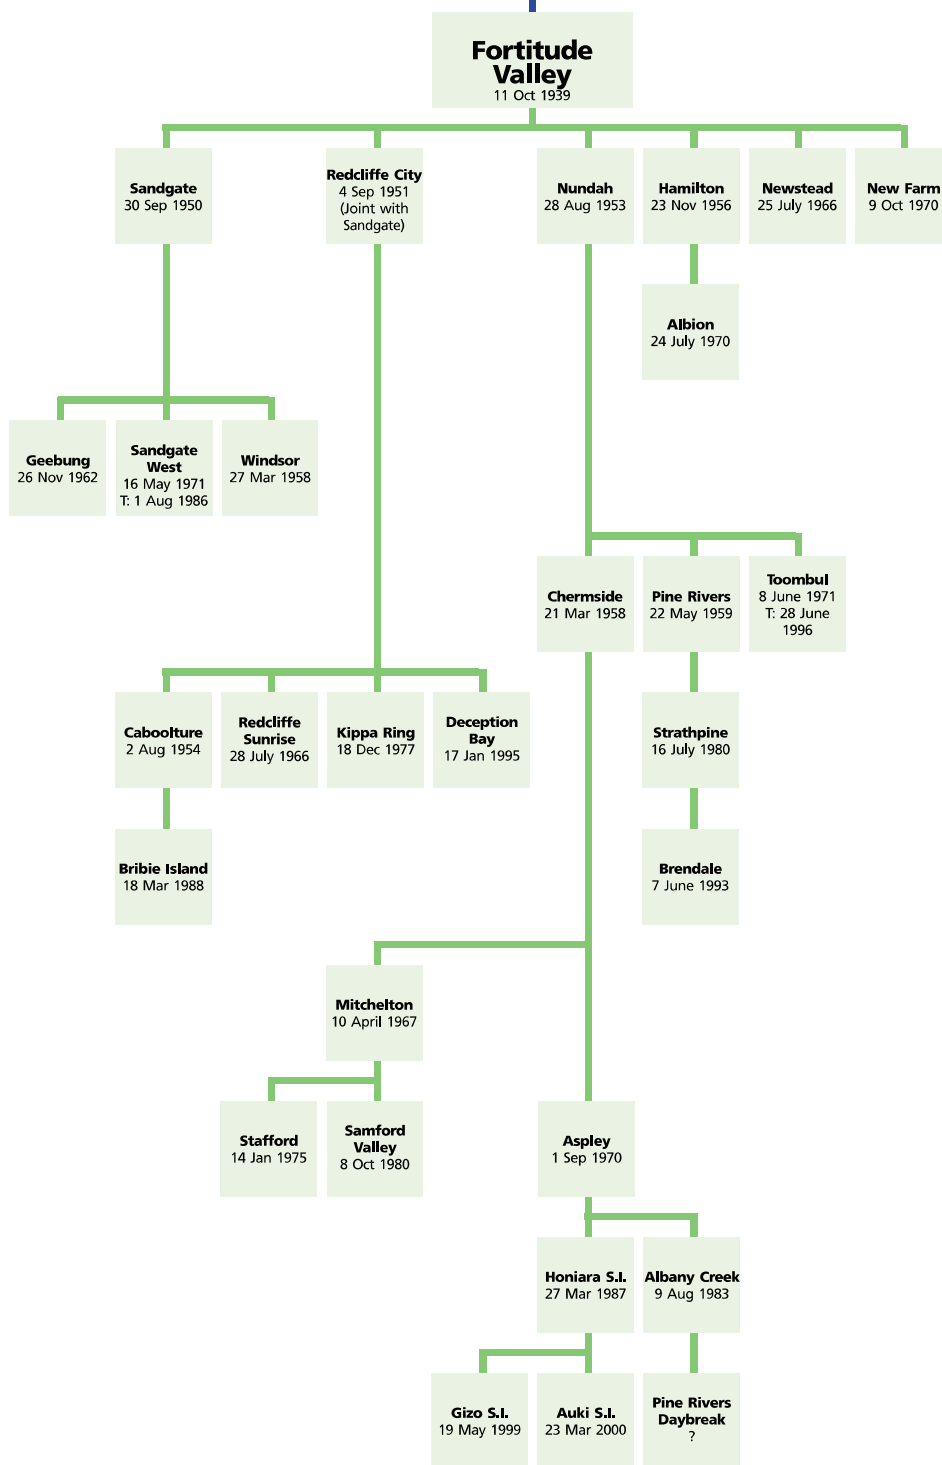

Rotary Family Tree for North Eastern Aust

Brisbane
29 May 1923

Compiled by Rotary Club of Brisbane to celebrate the 80th Anniversary of Rotary in North Eastern Australia and the 9